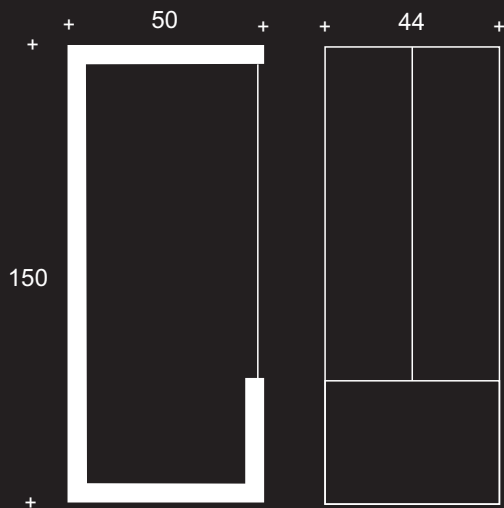

G Edge Pull Handle

Product Code

7018.20.Black

Sliding door edge pull Colour coated to
RAL colour's

Finishes : CC